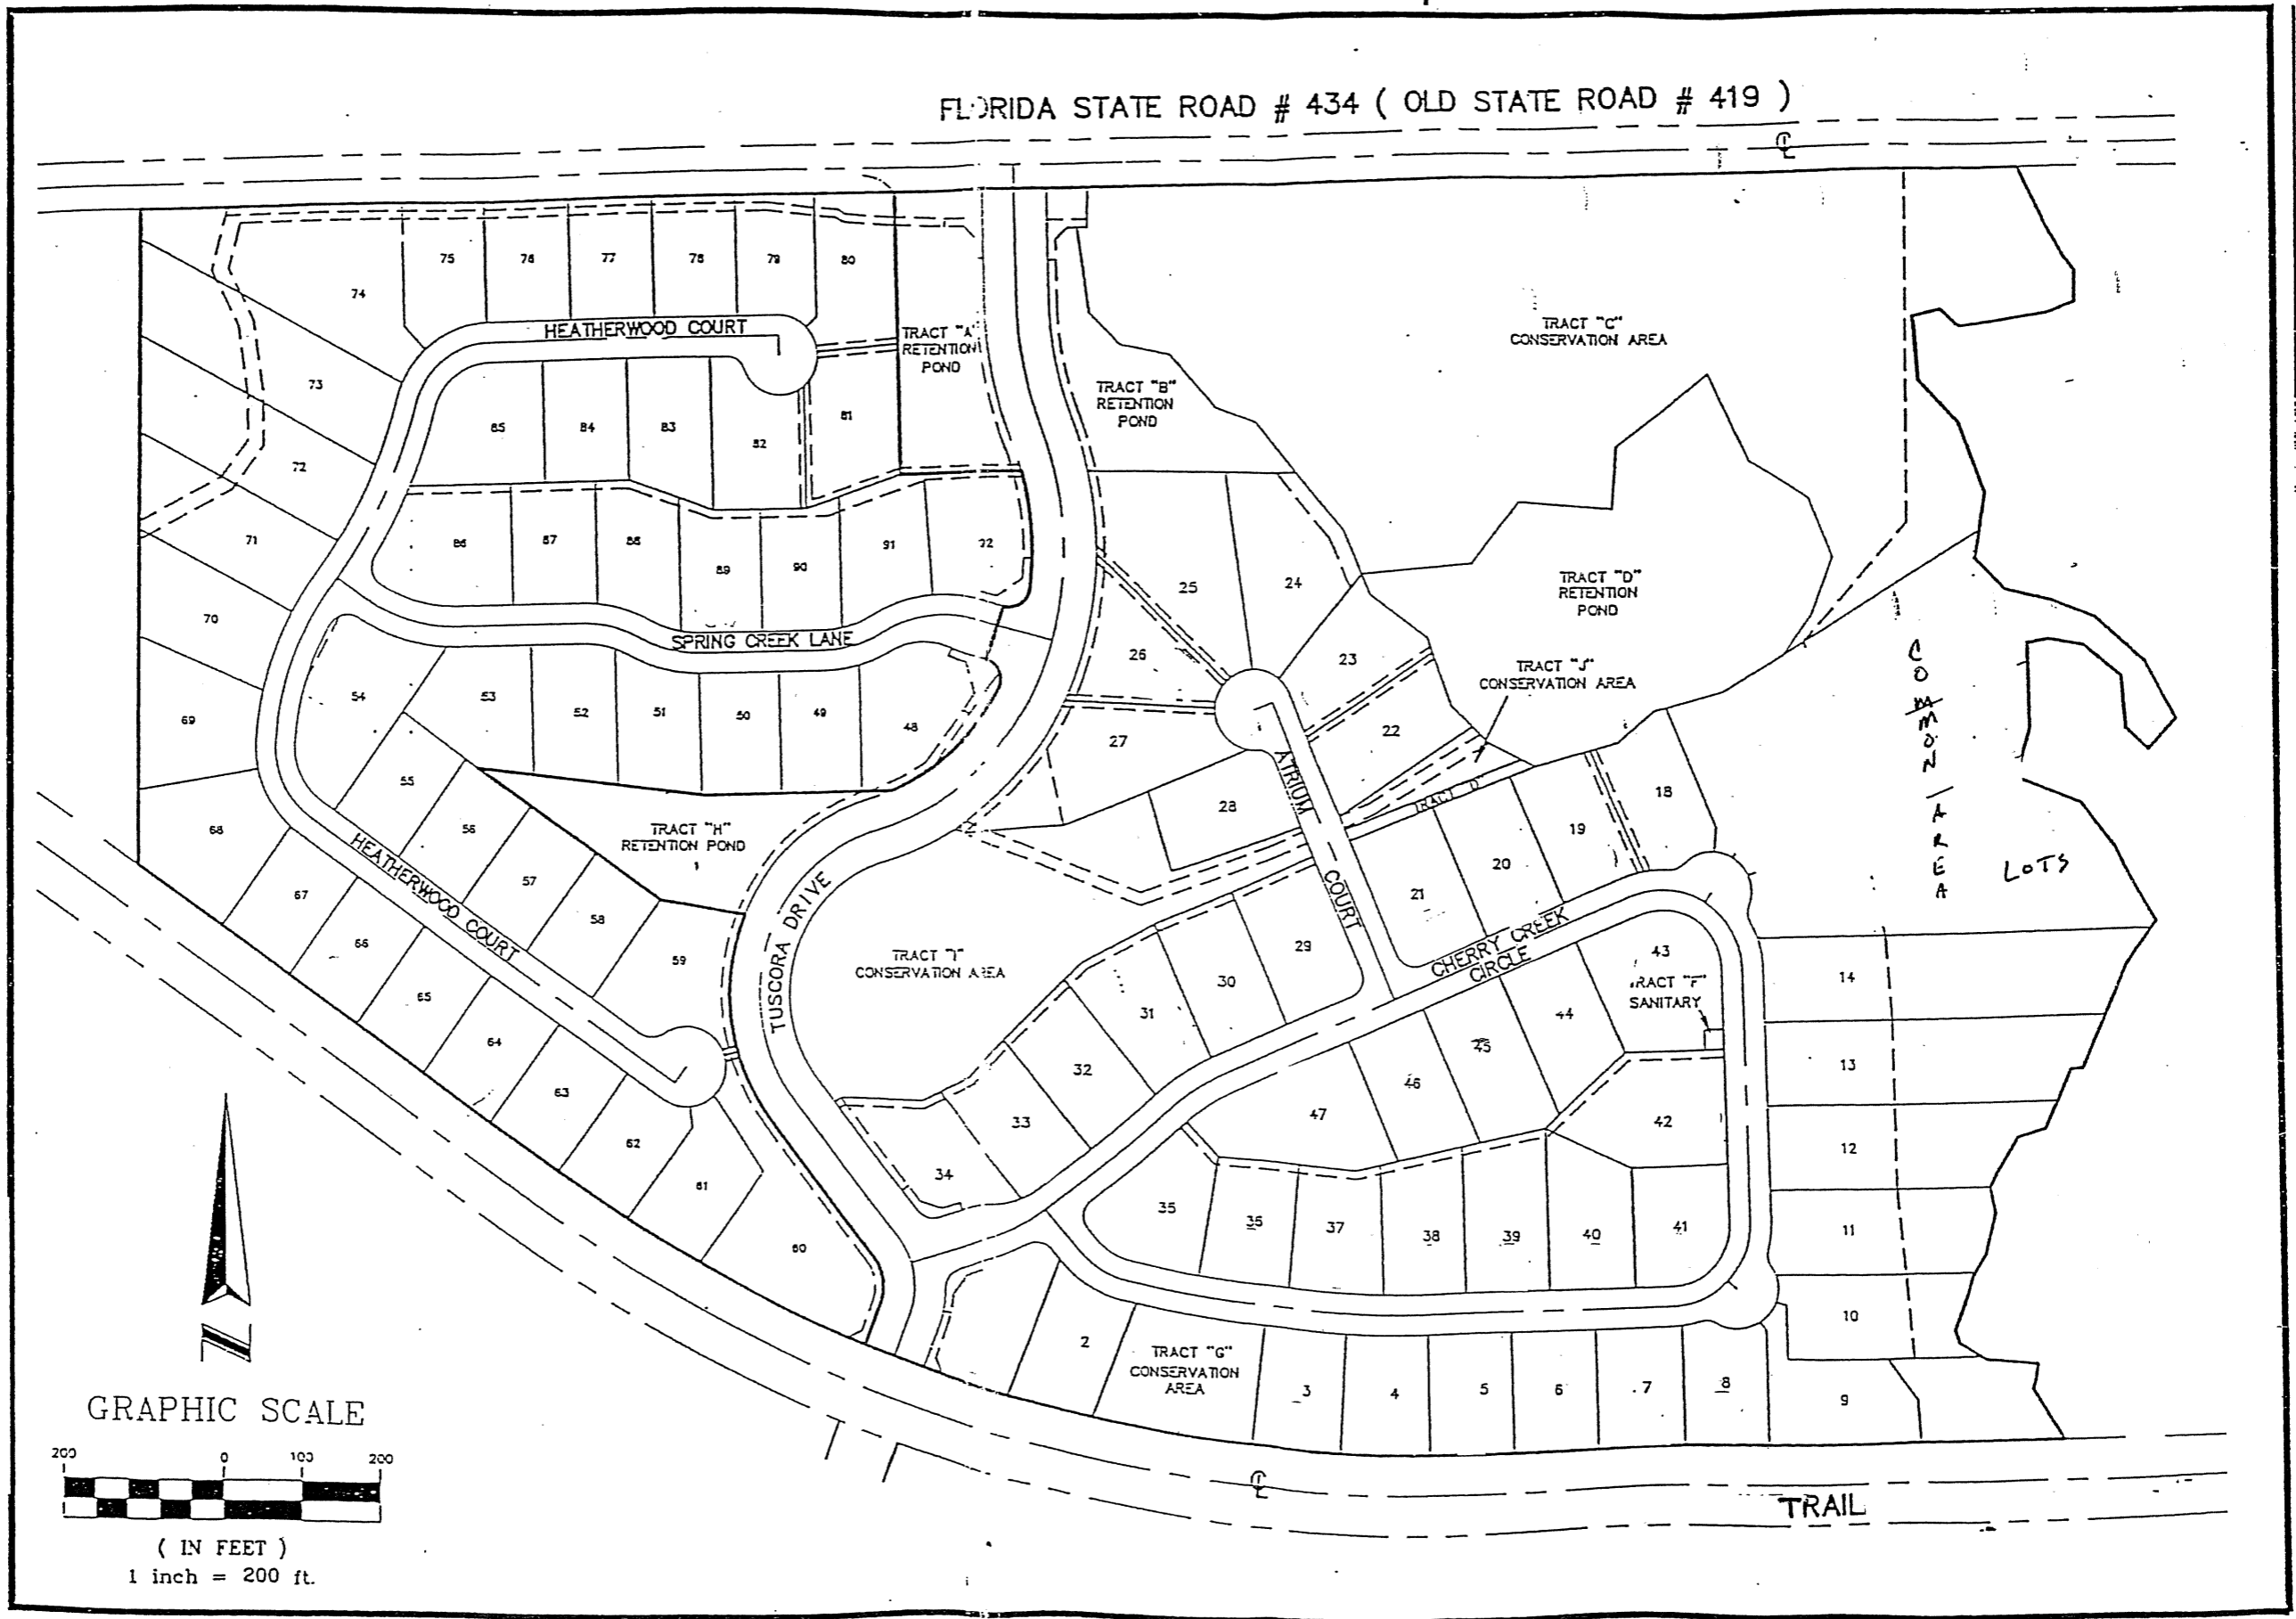

SITE MAP
OF
THE RESERVE AT TUSCAWLLA
PHASE I and PHASE II

89 total Lots

FLORIDA STATE ROAD # 434 (OLD STATE ROAD # 419)

GRAPHIC SCALE

(IN FEET)
1 inch = 200 ft.

LOT 14
LOT 13
LOT 12
LOT 11
LOT 10
LOT 9